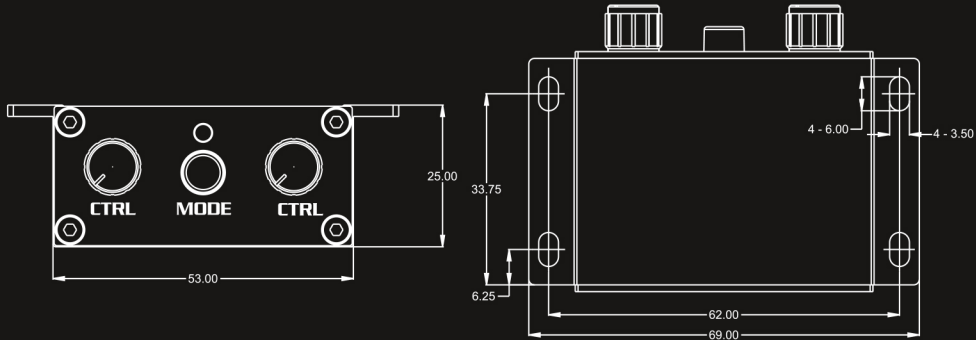

# URC.3

Universal Remote Control

\* Alle Abmessungen in mm / All dimensions in mm